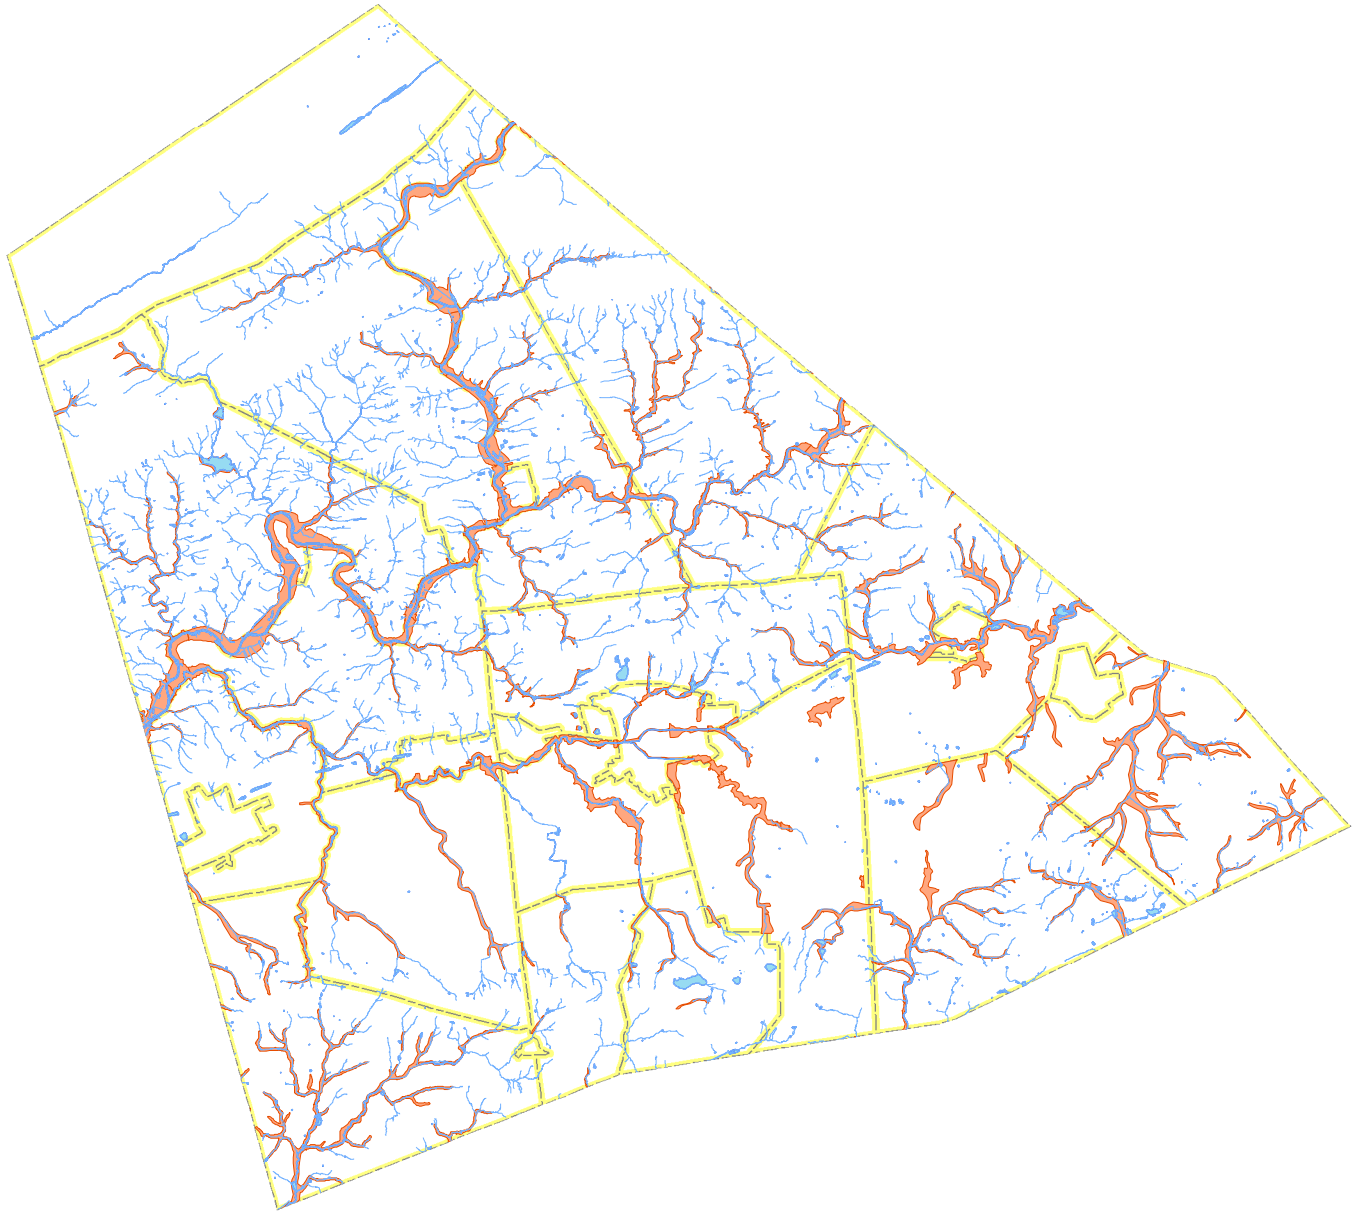

# LEBANON COUNTY FLOODPLAINS

Map Produced by: LCCD

Date: July 14, 2009

-  Municipal Boundaries
-  Hydrology
-  Open water
-  Floodplain