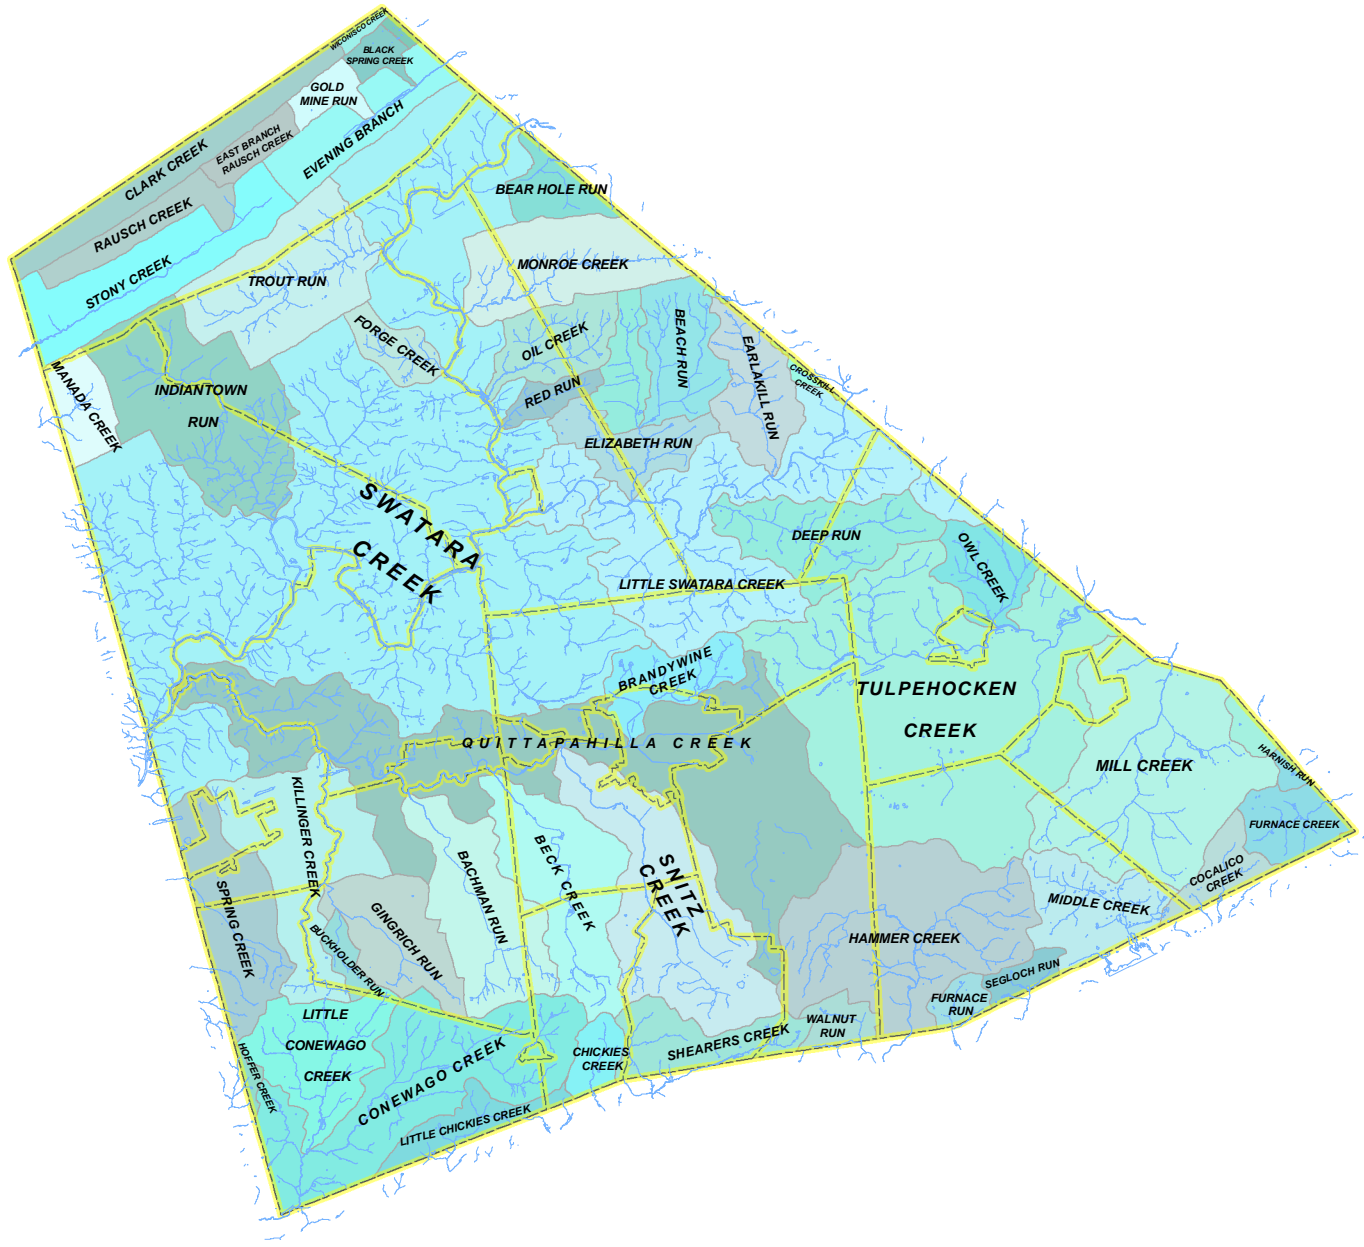

LEBANON COUNTY SUB WATERSHEDS

 Municipal Boundaries
 Hydrology

Map Produced by: LCCD

Date: July 14, 2009