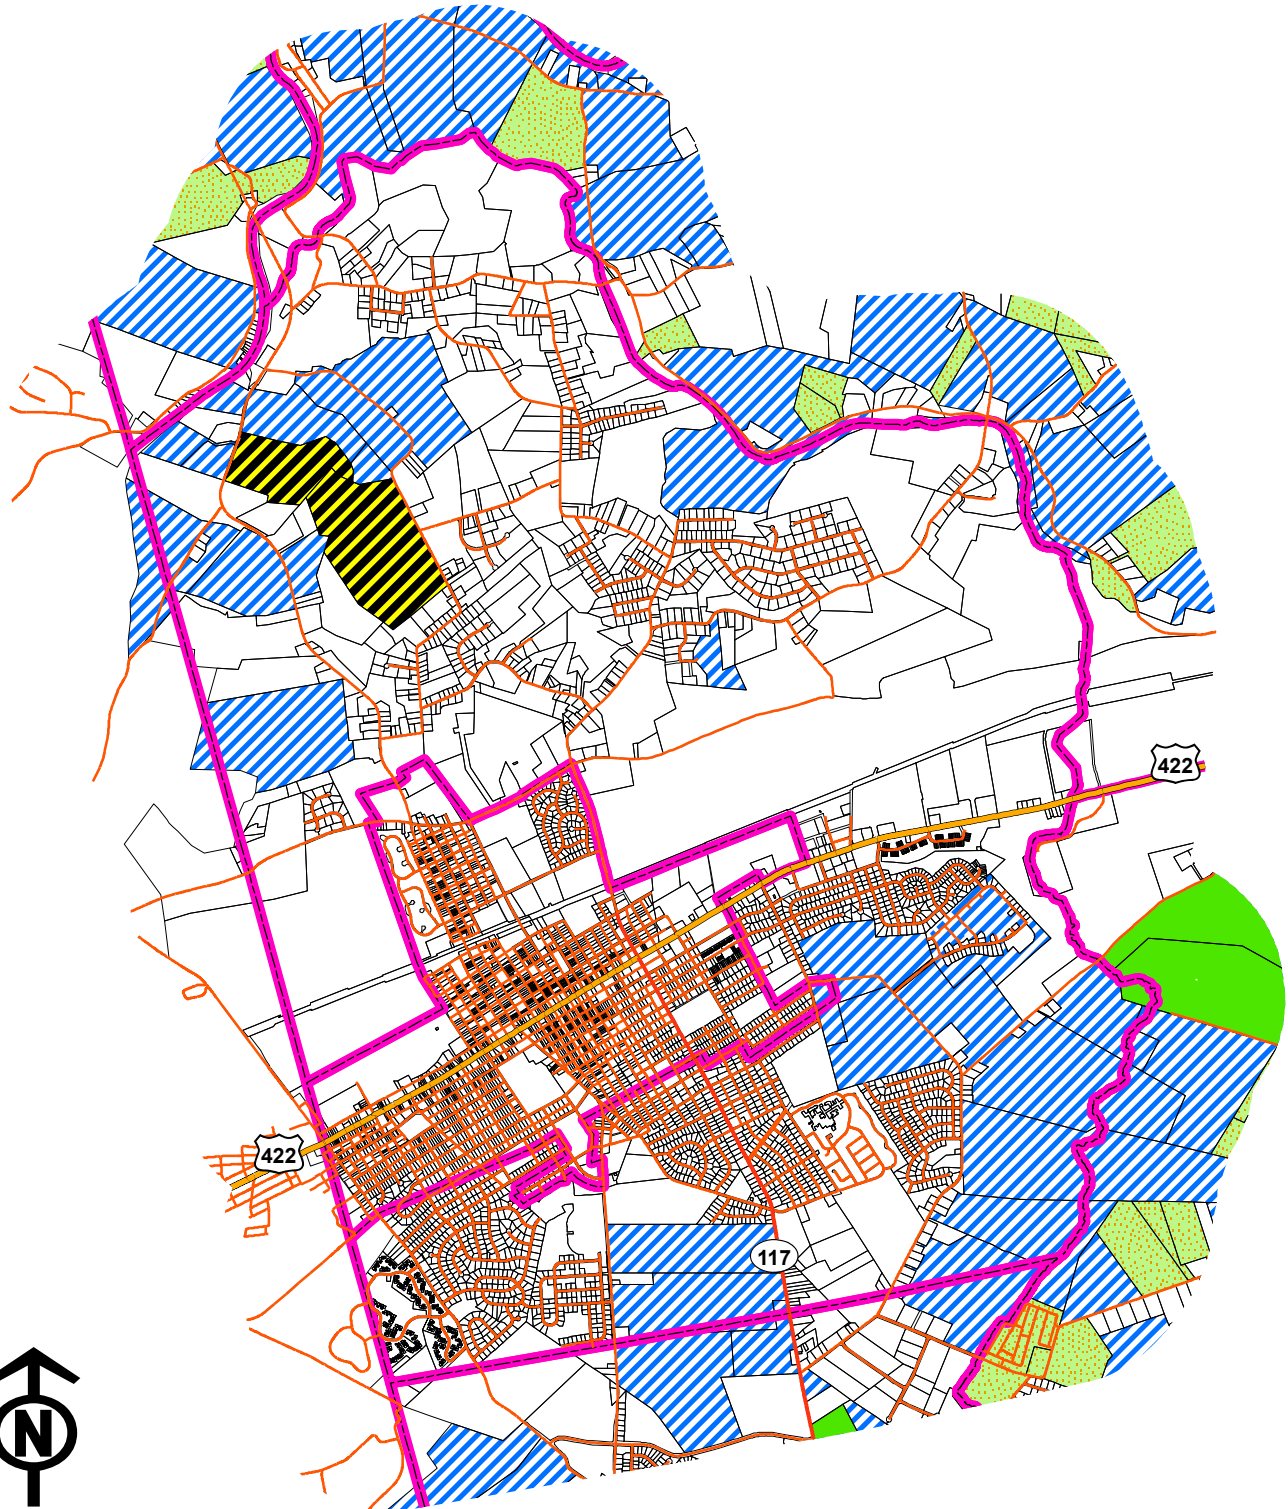

Potential Parcels for Farmland Preservation

Parcels containing 50% or more Class I-IV Soils

NORTH LONDONDERRY TOWNSHIP

- Roads
- Municipal Boundary
- Parcels
- Target Parcels in an Agricultural Security Area
- Target Parcels Zoned Agriculture
- Lebanon County Preserved Farms
- Farms in the process of Preservation
- Applicants to the Ag Land Preservation Program
- Preserved by the Lebanon Valley Conservancy, Inc.

Map Produced by: LCCD

Date: July 1, 2008